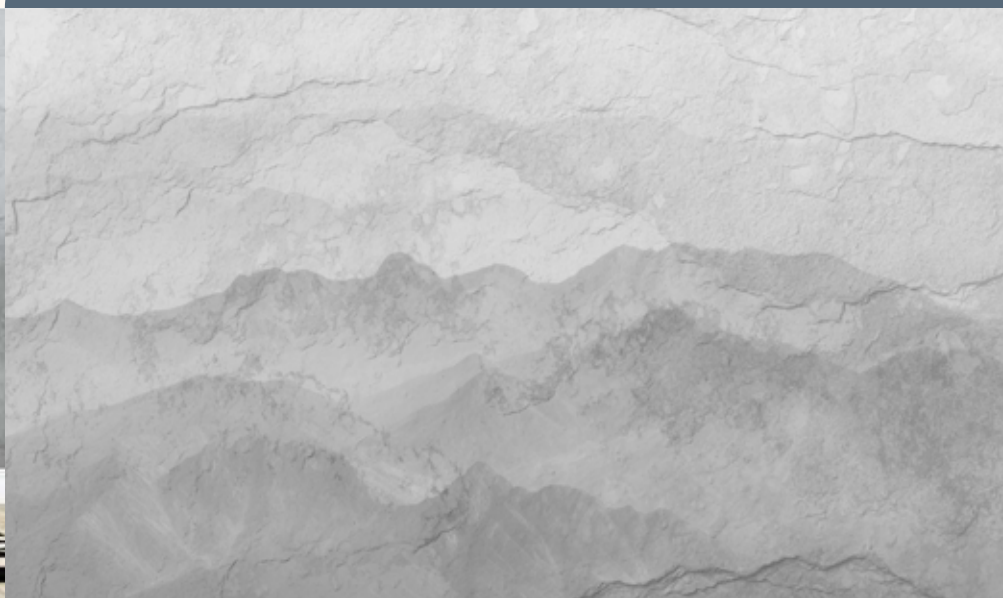

COD: DUNE013

COD: DUNE013A

COD: DUNE013B