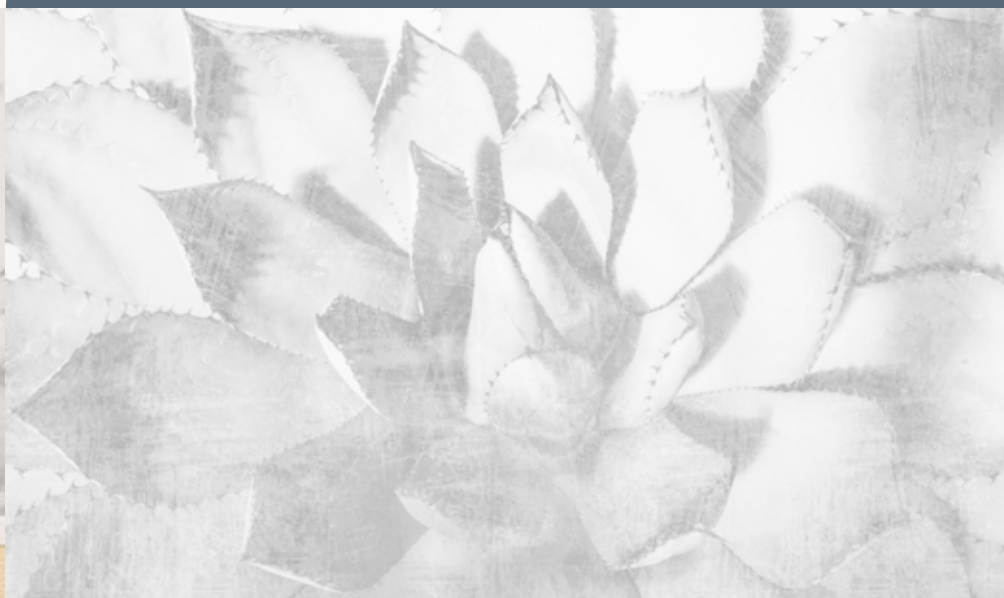

COD: DUNE007

COD: DUNE007A

COD: DUNE007B