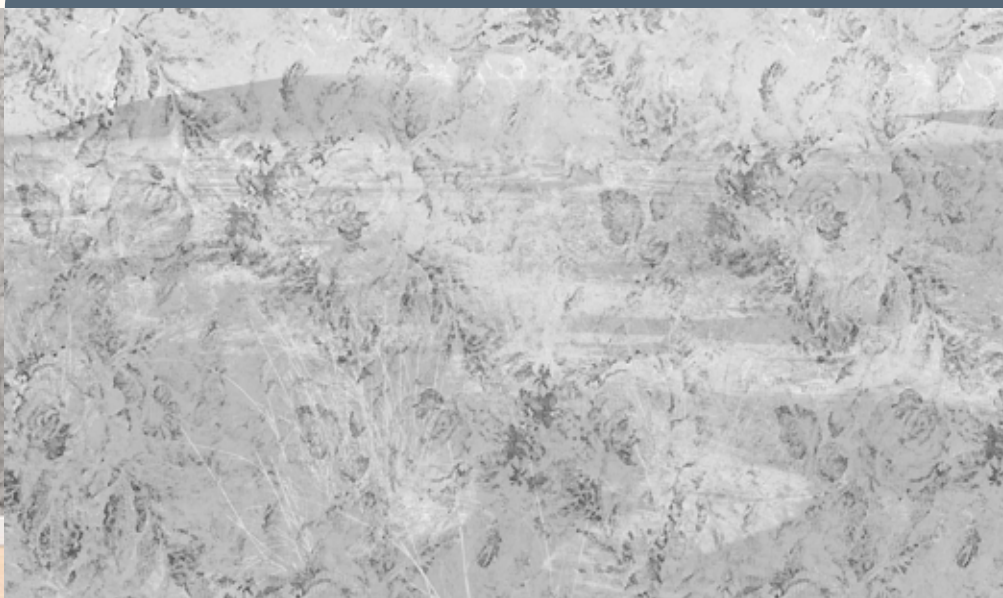

COD: DUNE009

COD: DUNE009A

COD: DUNE009B