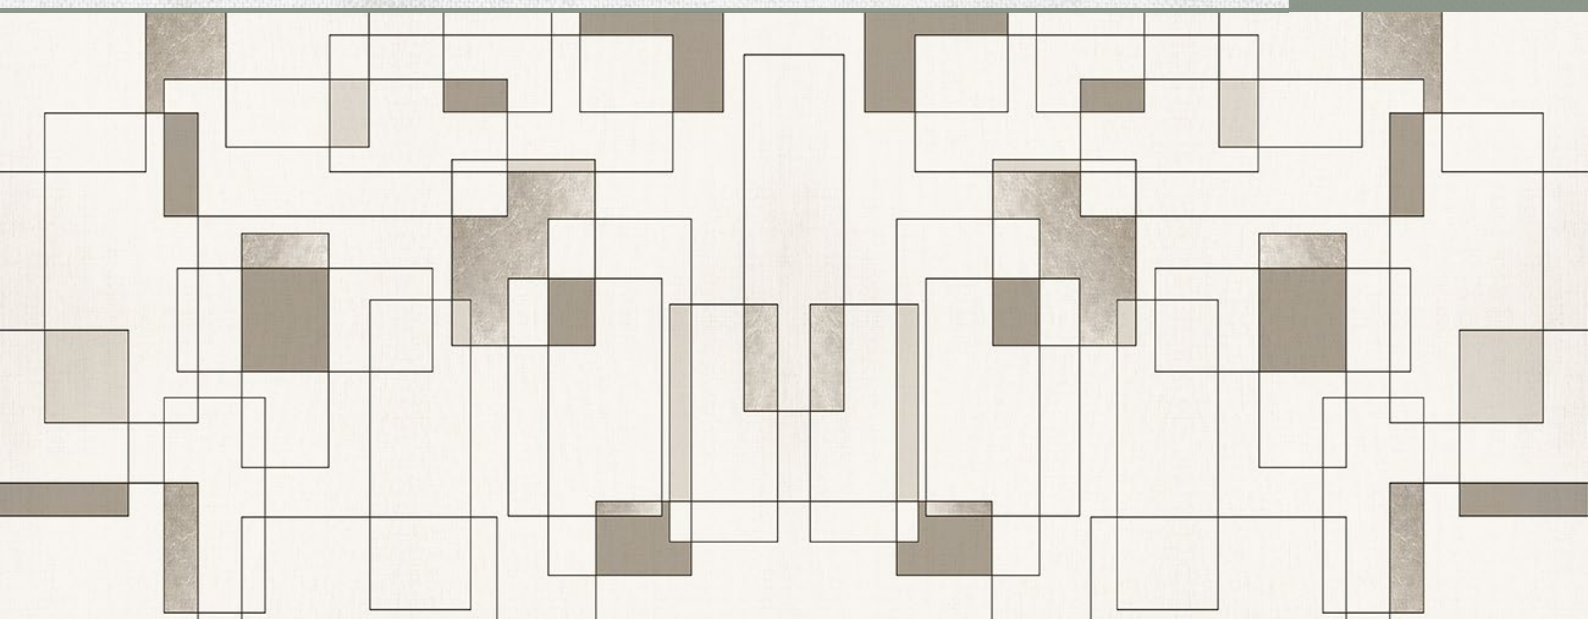

premium digital wallcovering

CIRCUIT

MINDSCAPE COLLECTION

COD: MND045

COD: MND046

MOURALS

premium digital wallcovering

GAINING PERSPECTIVE

MINDSCAPE COLLECTION

COD: MND047

COD: MND048

MOURALS

premium digital wallcovering

BALANCED SHADOWS

MINDSCAPE COLLECTION

COD: MND049