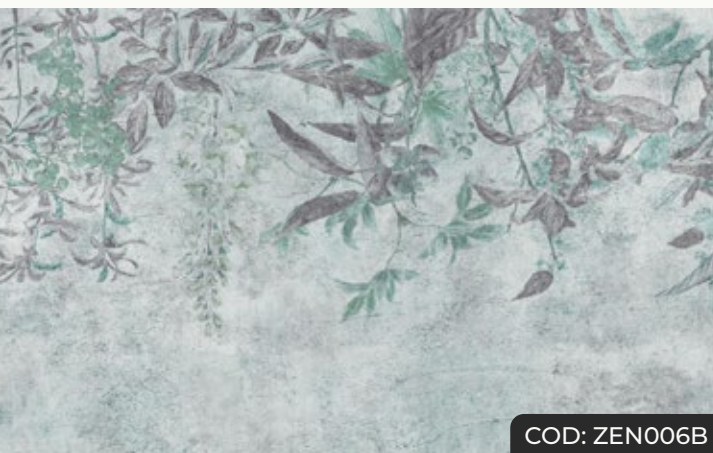

COD: ZEN006

COD: ZEN006A

COD: ZEN006B

Amidst the verdant foliage, the vibrant red flowers take center stage, their beauty and vibrancy capturing the essence of nature's bounty. Each petal is a testament to the fleeting beauty of life, inviting viewers to pause and savor the moment. As they cascade down in a graceful dance, they infuse the scene with a sense of joy and vitality that is both uplifting and inspiring.